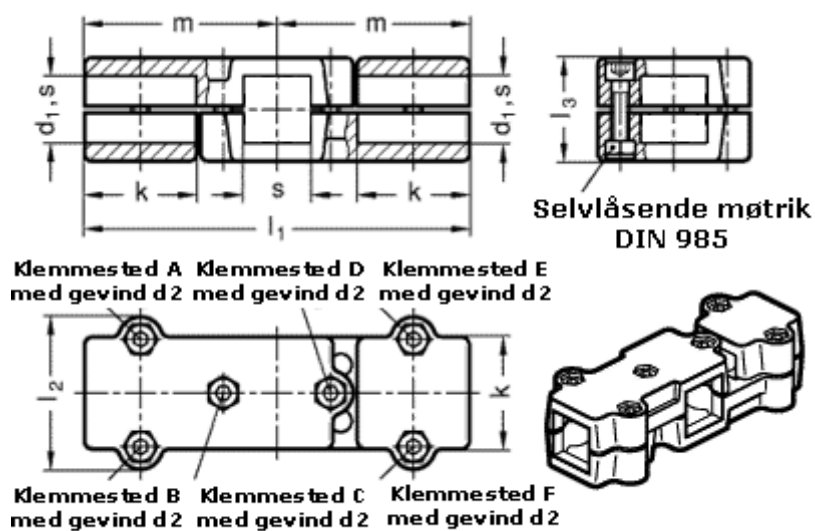

Article number: 20195V35602SW

Description: E+G double T-angel clamps  
GN 195-V35-60-2-SW

## Measures

d2 = M8

k = 60

l1 = 203

l2 = 79

l3 = 59

m = 101.5

s = V 35